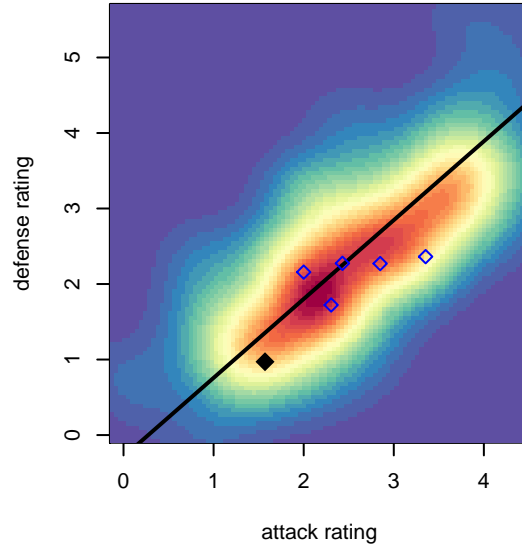

Shoreline SC Verrou G97

Shoreline, WA
G97 total strength=1167
attack=4.81 defense=2.64
fall league = PSPL WSPL 1 U18

alt names used:
Shoreline Sports Club Verrou 97

Venues played:
2015 PSPL WSPL 1 U18

Shoreline SC Verrou G97
Dots are actual minus expected GF (blue circles) and GA (red triangles).
Blue line is smoothed change in attack strength. Red is smoothed change in defense strength.

**attack and defense variance (black dot)
relative to other teams
and top 10 in region**

**attack and defense rating
relative to others at age
and all opponents in last 13 months**

Performance relative to 13 month average