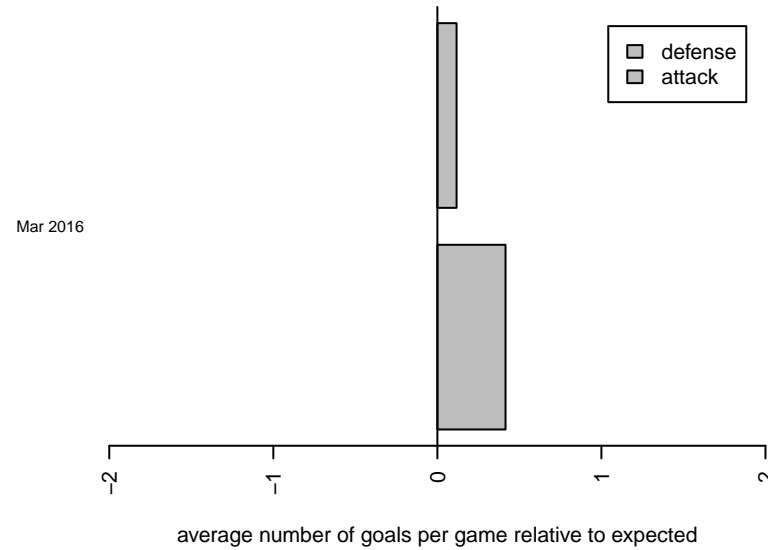

Performance relative to 13 month average