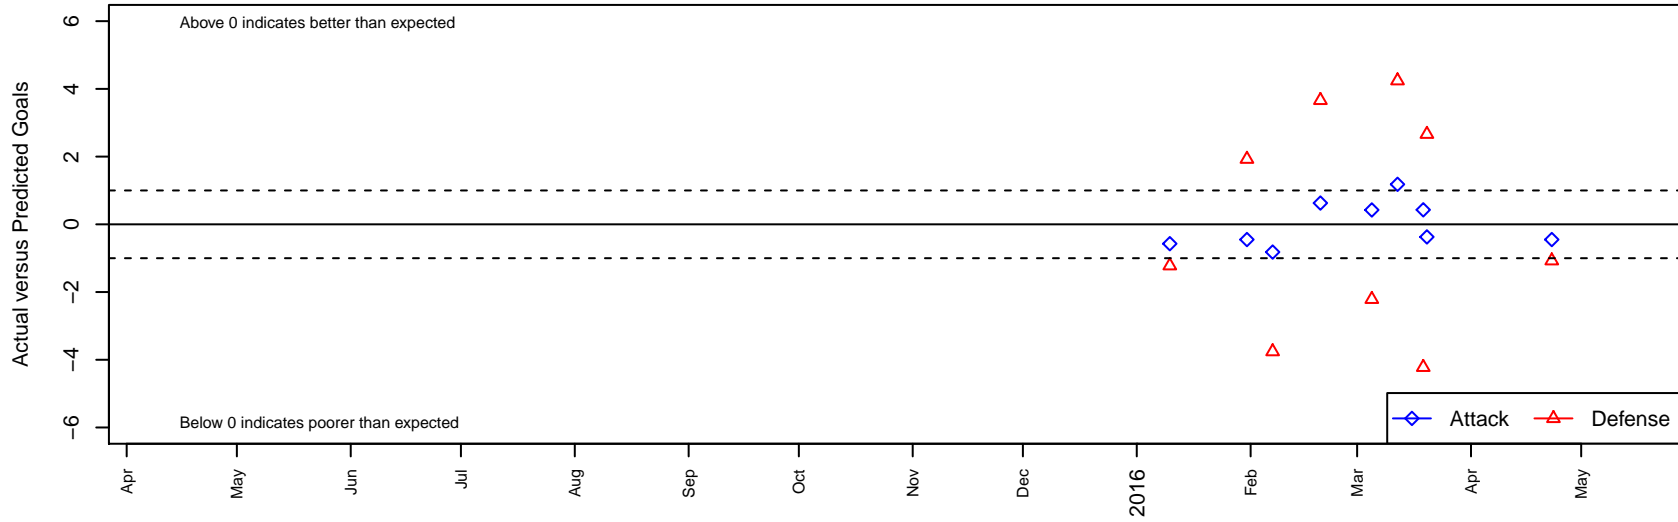

Shoreline SC Verrou G97

Shoreline, WA
G97 total strength=1167
attack=4.81 defense=2.64
fall league = PSPL WSPL 1 U18

alt names used:
Shoreline Sports Club Verrou 97

Venues played:
2015 PSPL WSPL 1 U18

Shoreline SC Verrou G97
Dots are actual minus expected GF (blue circles) and GA (red triangles).
Blue line is smoothed change in attack strength. Red is smoothed change in defense strength.

**attack and defense variance (black dot)
relative to other teams
and top 10 in region**

**attack and defense rating
relative to others at age
and all opponents in last 13 months**

Performance relative to 13 month average