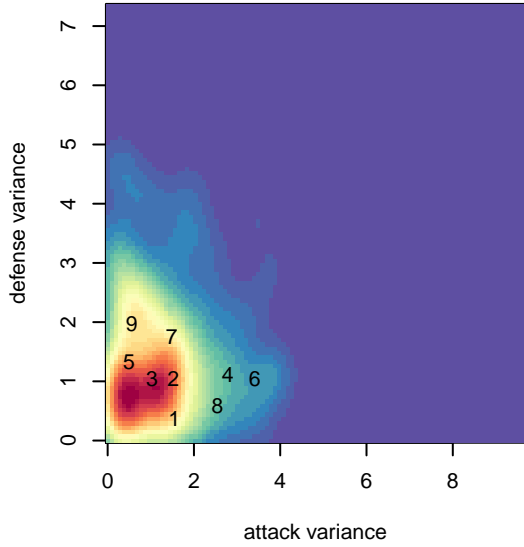

Shoreline SC Verrou G97

Shoreline, WA
G97 total strength=1167
attack=4.81 defense=2.64
fall league = PSPL WSPL 1 U18

alt names used:
Shoreline Sports Club Verrou 97

Venues played:
2015 PSPL WSPL 1 U18

Shoreline SC Verrou G97
Dots are actual minus expected GF (blue circles) and GA (red triangles).
Blue line is smoothed change in attack strength. Red is smoothed change in defense strength.

**attack and defense variance (black dot)
relative to other teams
and top 10 in region**

**attack and defense rating
relative to others at age
and all opponents in last 13 months**

Performance relative to 13 month average