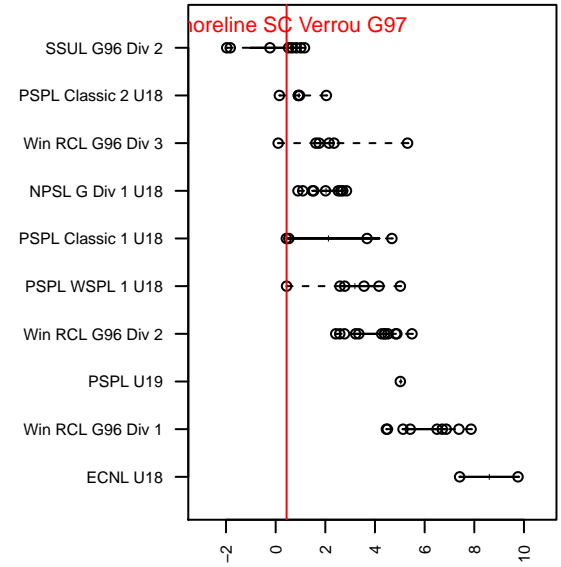

Shoreline SC Verrou G97

Shoreline, WA
G97 total strength=1167
attack=4.81 defense=2.64
fall league = PSPL WSPL 1 U18

alt names used:
Shoreline Sports Club Verrou 97

Venues played:
2015 PSPL WSPL 1 U18

Shoreline SC Verrou G97
Dots are actual minus expected GF (blue circles) and GA (red triangles).
Blue line is smoothed change in attack strength. Red is smoothed change in defense strength.

**attack and defense variance (black dot)
relative to other teams
and top 10 in region**

**attack and defense rating
relative to others at age
and all opponents in last 13 months**

Performance relative to 13 month average